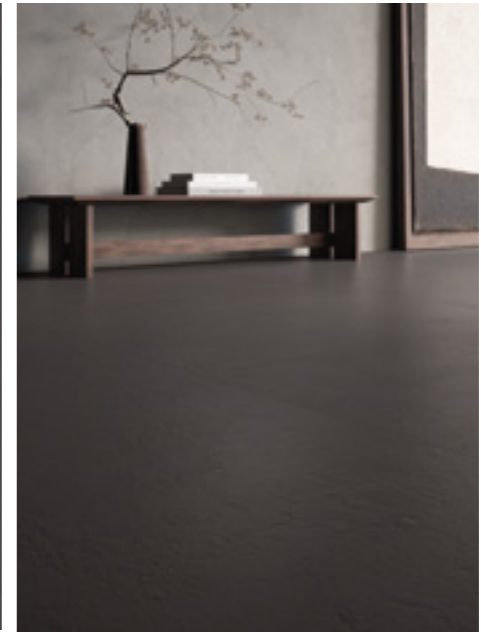

Pigmenta

BLACK

CONCRETE EFFECT

GRES PORCELLANATO SMALTATO - RETTIFICATO
Glazed porcelain stoneware – Rectified

Naturale 10 mm

120x120	48"x48"	Rett	02PIG12071R	■
60x120	24"x48"	Rett	02PIG12670R	■
60x60	24"x24"	Rett	02PIG00670R	■
30x60	12"x24"	Rett	02PIG00370R	■