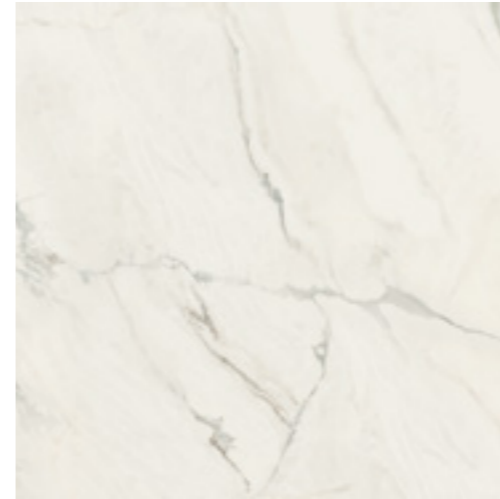

BORGHINI

NATURALE 10 mm

60x120	24"x48"	Rett	02DKP12620R	■
60x60	24"x24"	Rett	02DKP620R	■
30x60	12"x24"	Rett	02DKP320R	■
7,5x60	3"x24"	Rett	02DKP0720R	■

LUX 10 mm

60x120	24"x48"	Rett	02DKP12620RL	■
60x60	24"x24"	Rett	02DKP620RL	■
30x60	12"x24"	Rett	02DKP320RL	■
7,5x60	3"x24"	Rett	02DKP0720RL	■